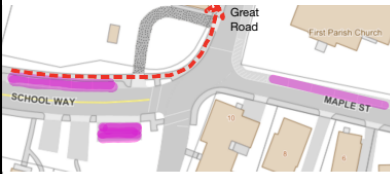

Parking Available for Old Town Hall

13+ spaces behind the Old Town Hall.

59 on-street spaces around the Town Common on South Road, The Great Road, Elm Street and Maple Street, plus School Way (see inset below).

Ample parking adjacent to Bedford Town Hall, 10 Mudge Way.

Follow the path at the bend of Mudge Way easterly to School Ave, then turn left (north) to The Great Road. Turn right (east) on The Great Road and use sidewalks and crosswalks to proceed to the east side of South Road. Turn right. Old Town Hall will be on your left.