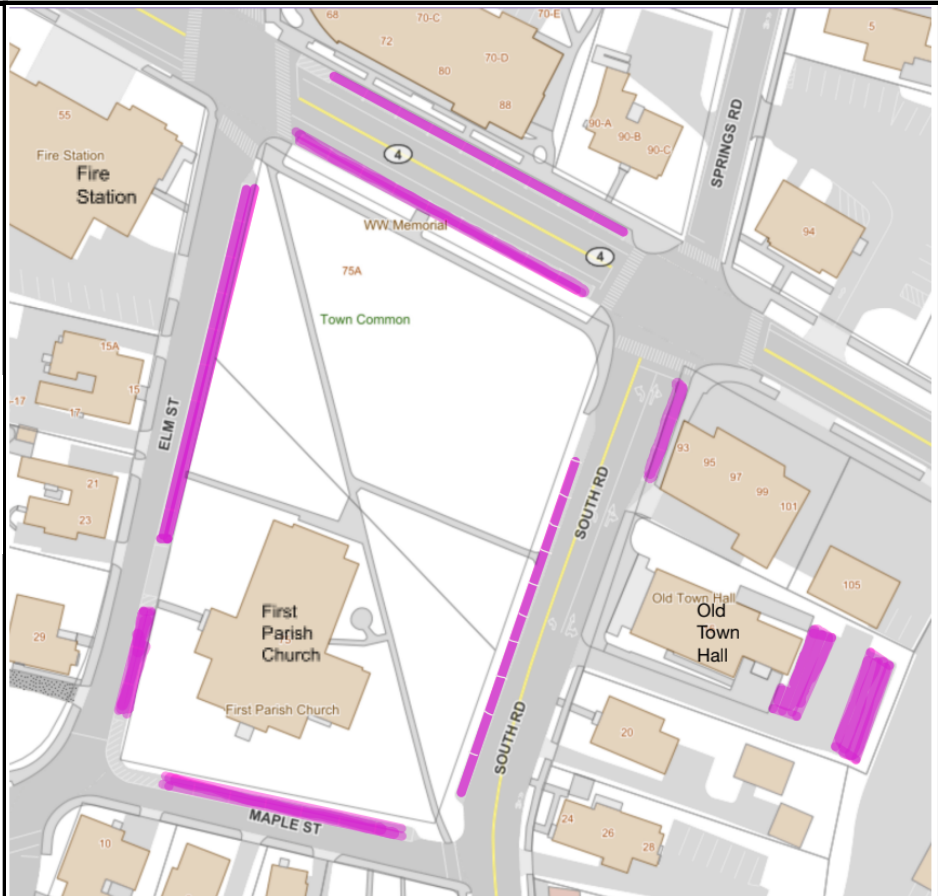

Parking Available for Old Town Hall

13+ spaces behind the Old Town Hall.

59 on-street spaces around the Town Common on South Road, The Great Road, Elm Street and Maple Street, plus School Way (see inset below).

Ample parking adjacent to Bedford Town Hall, 10 Mudge Way.

Follow the path at the bend of Mudge Way easterly to School Ave, then turn left (north) to The Great Road. Turn right (east) on The Great Road and use sidewalks and crosswalks to proceed to the east side of South Road. Turn right. Old Town Hall will be on your left.

Walk will take about 5 minutes.